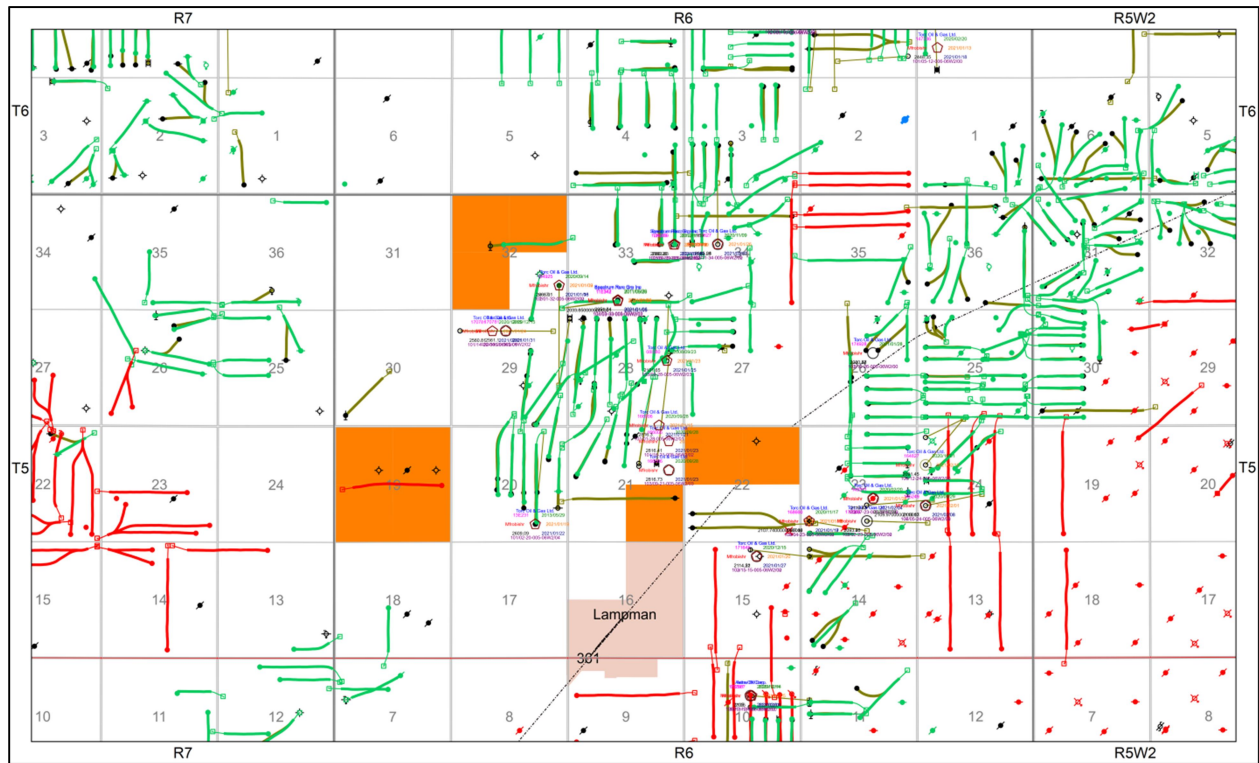

Weir Hill / Steelman Property

Township 5, Range 6 W2

The Weir Hill property includes two wells and ~1,600 acres of PNG rights. The Midale and Frobisher beds are both productive here, with distinct differences in each play type creating opportunities to explore.

Figure 1: Weir Hill property in orange, with Frobisher producers highlighted green and Midale producers highlighted red.

Weir Hill/Steelman			
Lands	WI	Net Acreage	# of Producing Wells
5-6 W2; SEC 19	100%	640	1
5-6 W2; SE 21	100%	160	
5-6 W2; N of 22	100%	320	
5-6 W2; SW & N of 32	100%	400	1